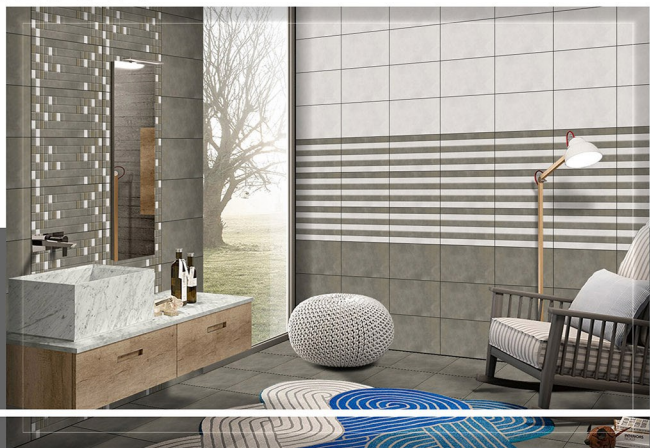

Exclusive Digital Wall Tiles

2452

LT

HL-1

DK

300X450MM
GLOSSY

Exclusive Digital Wall Tiles

2454